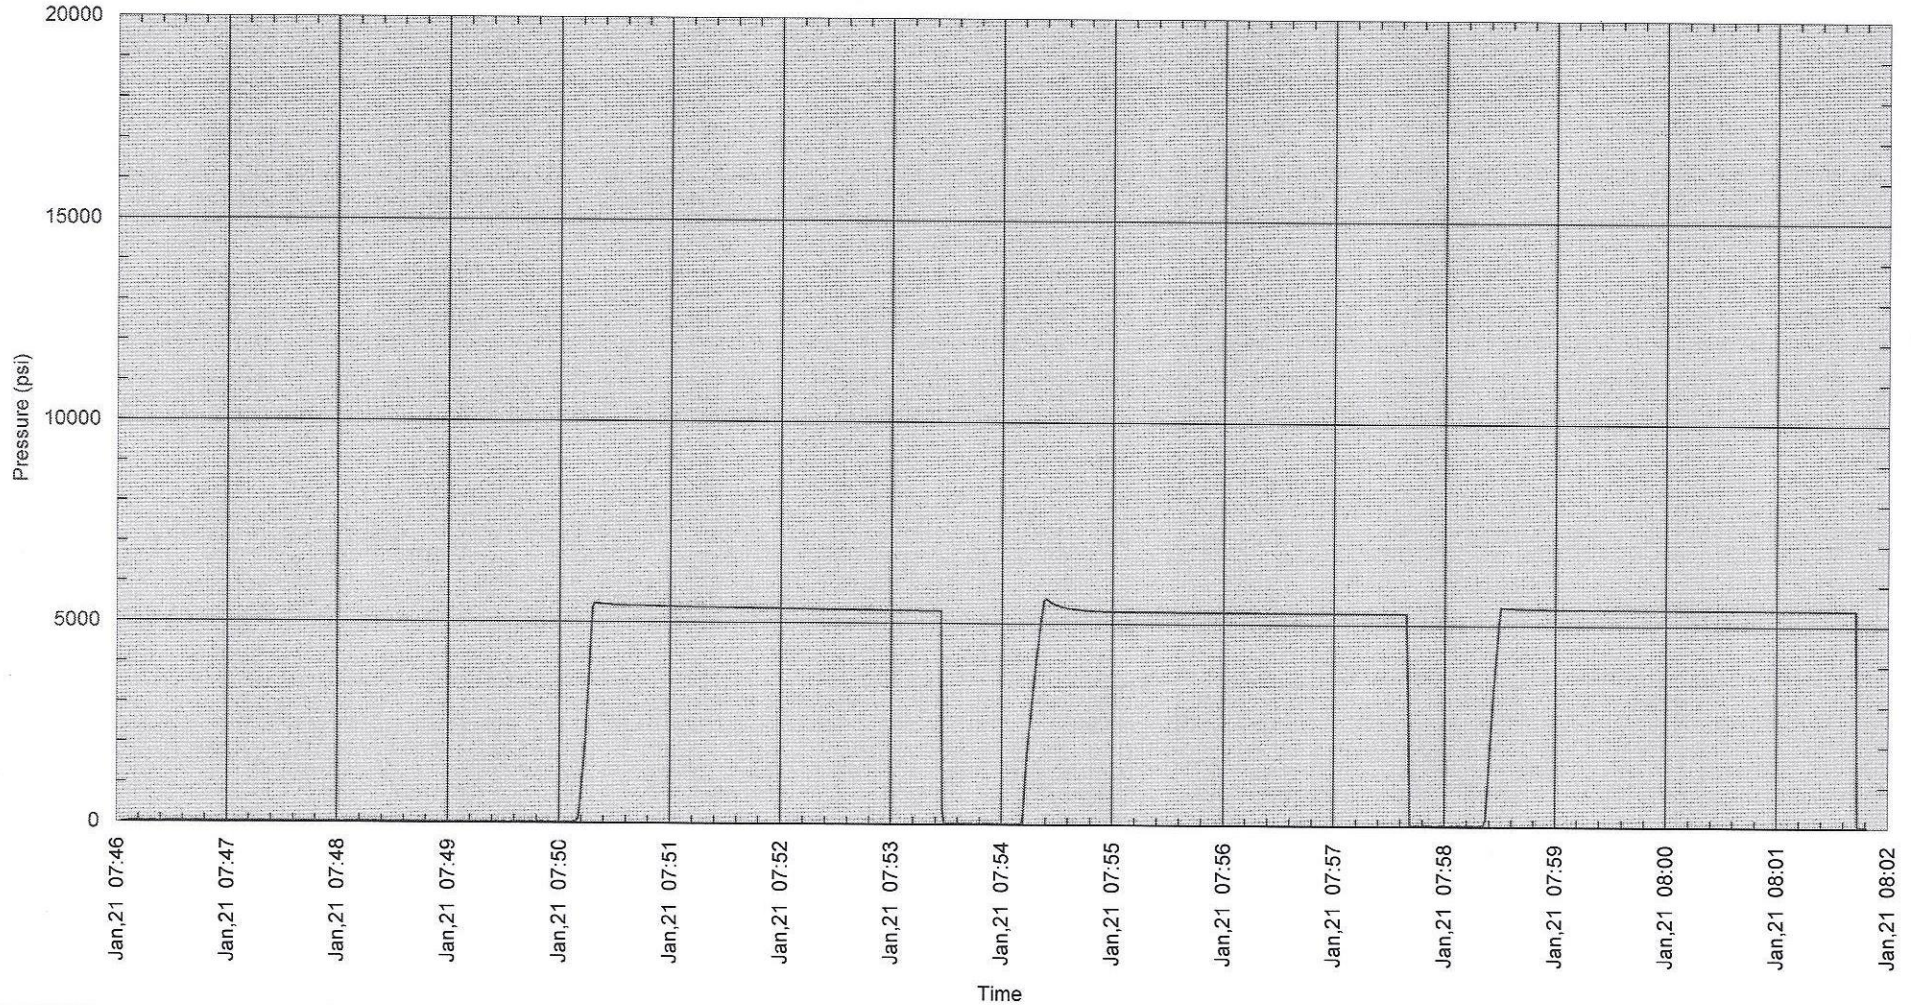

== since 1988 ==

**Caliber Energy Systems  
2 7/8 Eue D-Valve Saftey IBOP 5000 PSI  
SIN# CER-0426**

Date: January 21, 2025 07:46:00 AM  
Work Order #: 105072  
Tested By: justin